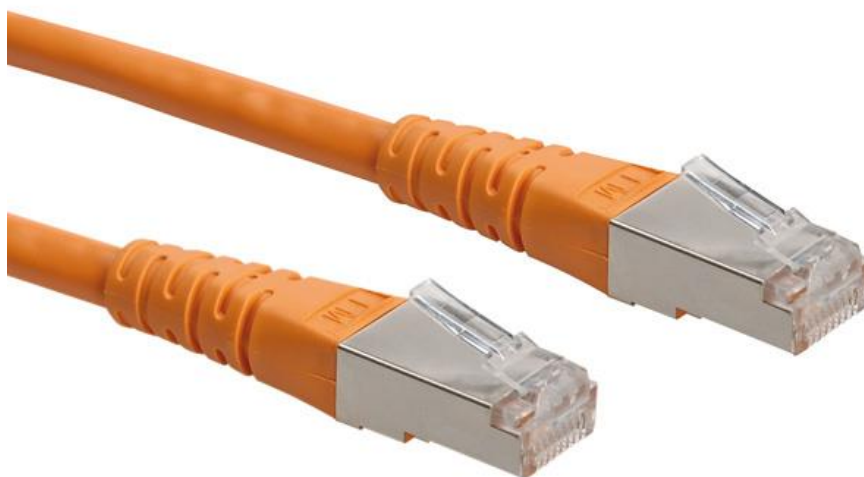

Datenblatt - Fiche technique - Data sheet

**21.15.1337**

ROLINE S/FTP-(PiMF-)Patchkabel Kat.6, orange, 1,0m

Cordon ROLINE Cat.6 S/FTP (PiMF) orange, 1,0m

ROLINE S/FTP (PiMF) Patch Cord, Cat.6, orange, 1.0 m

Total length (optional)

A

B

C

Remark : SCAEAXX017X XXX X E1201

(1) (2) (3) (4)

(1) XX : Jacket Color

- 01=Black(RAL9011), 02=Gray(RAL7035), 03=Red(RAL3031)
- 05=White(RAL9010), 06=Yellow(RAL1021), 07=Blue(RAL5015)
- 08=Green(RAL6029), 09=Orange(RAL2003), 10=Purple(RAL4005)
- 11=Pink(RAL4003)

(2) X : Wiring

1=T568A, 2=T568B, 3=T568A & T568B combination

(3) XXX : Length

(4) Length Unit : 1=cm, 2=meter, 3=feet.

- (3)(4) : 0301=0.3meter(30cm) 0501=0.5meter(50cm), 0012=1meter, 0102=10meter 0033=3feet, 0103=10feet

Specification :

Material :

- 1. RJ45 Plug : (JE P/N : P028850)
- 1-1. Housing : Polycarbonate, UL 94V-2, Transparent color.
- 1-2. Contact material : Phosphor Bronze with 50-60 micro-inch Nickel plated.
- 1-3. Contact finished : Min. 50 micro-inch Gold plated on surface contact area.
- 1-4. Shield : Bronze with Nickel plated.
- 2. Molding : PVC.
- 3. Cable :
  - 3-1. Jacket : PVC.
  - 3-2. Conductor : 26 AWG stranded copper.
  - 3-3. Isolation : PE.
  - 3-4. Shield : Aluminum Foil Shielded for Each Pair, Tin Copper Braid.
- 4. Cable structure : S/FTP, 4 twisted pair.